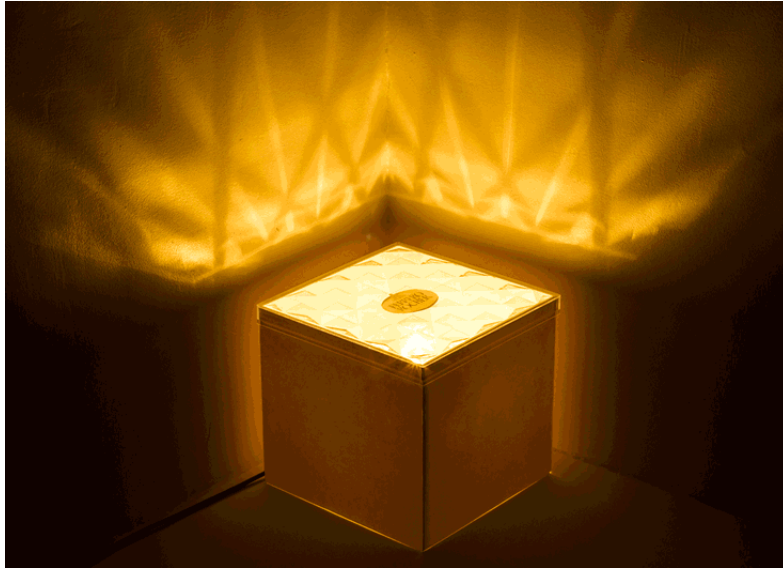

Light box

Here's an impressive use for the top of a Ferrero Rocher 24-pack. Measure and connect four boards or cardboard sidings, so that the top can fit over them. Then, place the light box over a small desk lamp. Switch on the lamp to fill a corner of your room with a prism of diamond light.